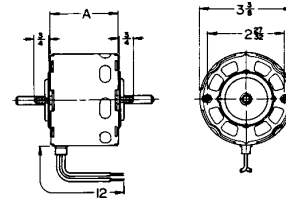

Features: Thermally Protected • Open and Closed Construction Applications

Applications: Double Blower • Room Air Conditioning • Heaters

Stock No.	Hp	Volts	RPM	Amps	Speeds	Capacitor	"A"	Shaft Diameter & Length	Iron Stack	Connection Diagram No.*	Notes
9400	1/15-1/25-1/35	115	1000	1.5-1.0-.8	3	4MFD-370V	4-5/8	5-5/8 x 3/8 x 5-5/8	2	14u	
659	1/18	115	1330-1130	1.85	2	ShadedPole	3-3/8	3-1/8 x 5/16 x 2-3/8	1-7/8	7u	
9520	1/50-1/100-1/150	115	1550	.9-.5-.4	3	ShadedPole	2-3/4	1 x 5/16 x 2-1/2	1-1/8	Discontinued	
378	1/50-1/70	208-230	1550	.40-.20	2	Shaded Pole	2-1/4	2-1/2 x 1/4 x 2-1/2	7/8	7u	
350	1/40-1/60	115	1550	1.0-.70	2	Shaded Pole	2-1/2	1-3/4 x 5/16 x 1-3/4	1-1/8	7u	
10	1/125-1/200	115	1550	.57-.34	2	Shaded Pole	1-7/8	1-3/4 x 1/4 x 1-3/4	1/2	7u	
314	1/40	115	1550	.90	1	ShadedPole	2-1/2	2-3/8 x 5/16 x 2-3/8	1-1/8		
324	1/25	115	1550	1.8	1	ShadedPole	3	2 x 5/16 x 2	1-1/8		1
359	1/20-1/30	115	1550	2.7-1.4	2	ShadedPole	3-1/8	4 x 5/16 x 4	1-3/8	7u	1
02	1/15	115	1550	2.6	1	ShadedPole	3	2 x 5/16 x 2	1-5/8		1
356	1/15-1/25-1/30	115	1550	2.7-1.9-1.6	3	ShadedPole	3-1/4	2-3/4 x 5/16 x 2-1/2	1-7/8	26u	
377	1/15-1/25-1/30	115	1550	2.6-1.9-1.6	3	ShadedPole	3-1/4	6-1/2 x 5/16 x 6-1/2	1-7/8	26u	1
9521	1/15-1/25	115	1550	1.0-.9	2	4MFD-370V	4	5 x 3/8 x 5	1-1/2	65u	
634	1/15	120	1600	2.1	1	ShadedPole	3-11/32	2-1/2 x 5/16 x 2-1/2	1-5/8		
757	1/12-1/20-1/30	115	1550	3-2.1-1.7	3	ShadedPole	35/8	5-3/4 x 5/16 x 5-3/4	2-1/8		
447	1/12-1/20-1/25	115	1550	1.4-.90-.70	3	5MFD-370V	4	6 x 5/16 x 6	1-3/4	14u	
9419	1/40-1/70	115	3000	1.2-.6	2	ShadedPole	2-7/8	3 x 1/4 x 3	7/8	7u	
11	1/30	115	3000	1.1	1	ShadedPole	2-7/8	1-1/2 x 1/4 x 1-1/2	7/8		
979	1/30	230	3000	0.6	1	ShadedPole	2-3/4	2-1/4 x 1/4 x 2-1/4	1-1/8		
977	1/15	230	3000	1.2	1	ShadedPole	3-3/8	2-1/4 x 1/4 x 2-1/4	1-5/8		
9449	1/30	115	3000	1.4	1	ShadedPole	3-5/8	3-1/4 x 1/4 x 3-1/4	1-1/8		